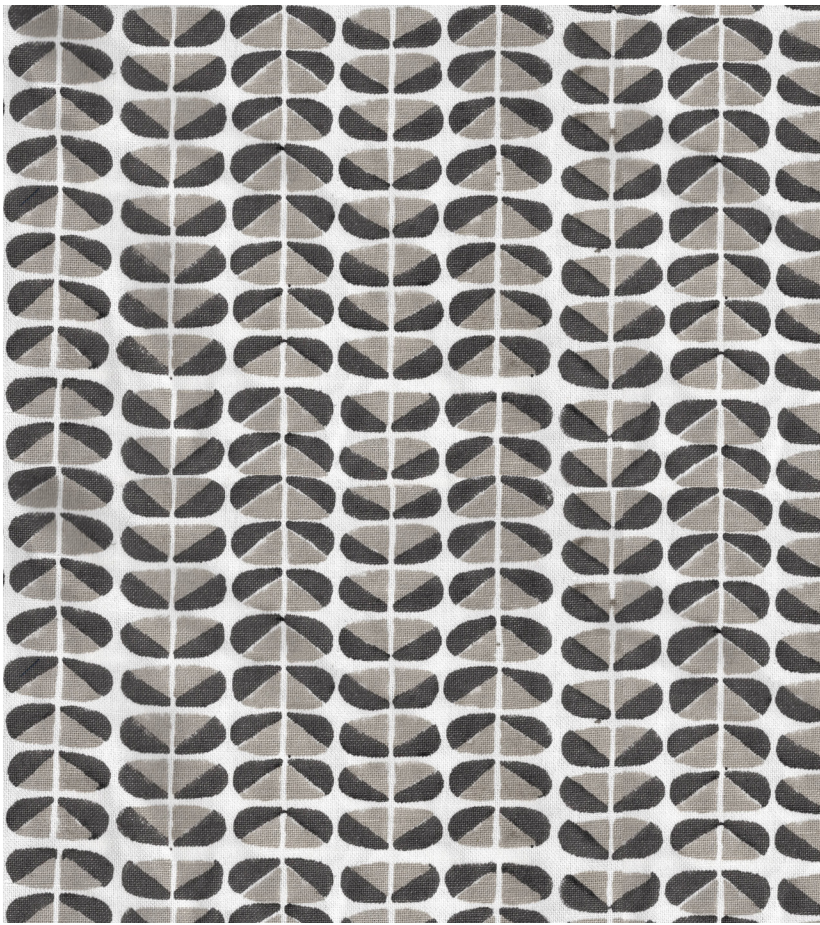

seemakrish

BEACON

SKU# 1901/C

Color: Metropolitan Gray

Content: 60% Linen 40% Cotton

Width: 51.5" Cuttable

Repeat: 0.75" V, 3.5" H

Care: Dry Clean Only

Hand block printed in India.

Cobblestone

Seaport Blue

Raspberry

Cider Gold

36" 51.5"