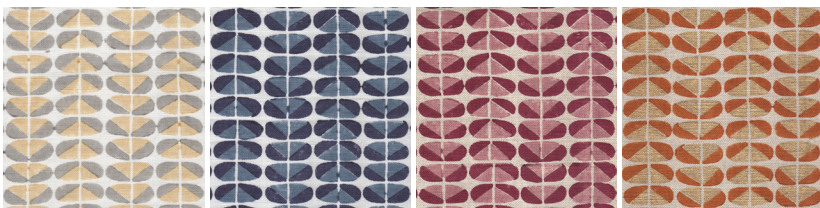

seemakrish

BEACON

SKU# 1901/C

Color: Metropolitan Gray

Content: 60% Linen 40% Cotton

Width: 51.5" Cuttable

Repeat: 0.75" V, 3.5" H

Care: Dry Clean Only

Hand block printed in India.

Cobblestone

Seaport Blue

Raspberry

Cider Gold

36" 51.5"